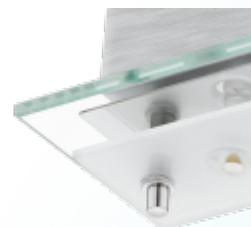

93886

FRES 2

General Information

Article:	93886
Lighting Type:	wall / ceiling luminaire
Collection:	Style
EAN Code:	9002759938864

Dimensions

Depth:	450 mm
Width:	85 mm
Height:	65 mm
Weight:	1.569 kg

Illuminant

Socket:	LED
Illuminant:	LED
Delivery:	incl.
Wattage:	3x 5,4W
Luminous Flux:	1530 lm
Luminous Colour:	3000K warm white
Average Lifetime:	25,000 h
LED changeable:	yes
Energy Efficiency:	A+

Material & Colour

Enclosure Material:	steel
Enclosure Colour:	chrome
Glass / Shade Material:	glass, satinated glass
Glass / Shade Colour:	clear, white

Technical Information

Protection Rating:	IP20
Protection Class:	2
Line Voltage:	220-240V,50/60Hz
Operation Voltage:	12V

LED

Technical changes reserved